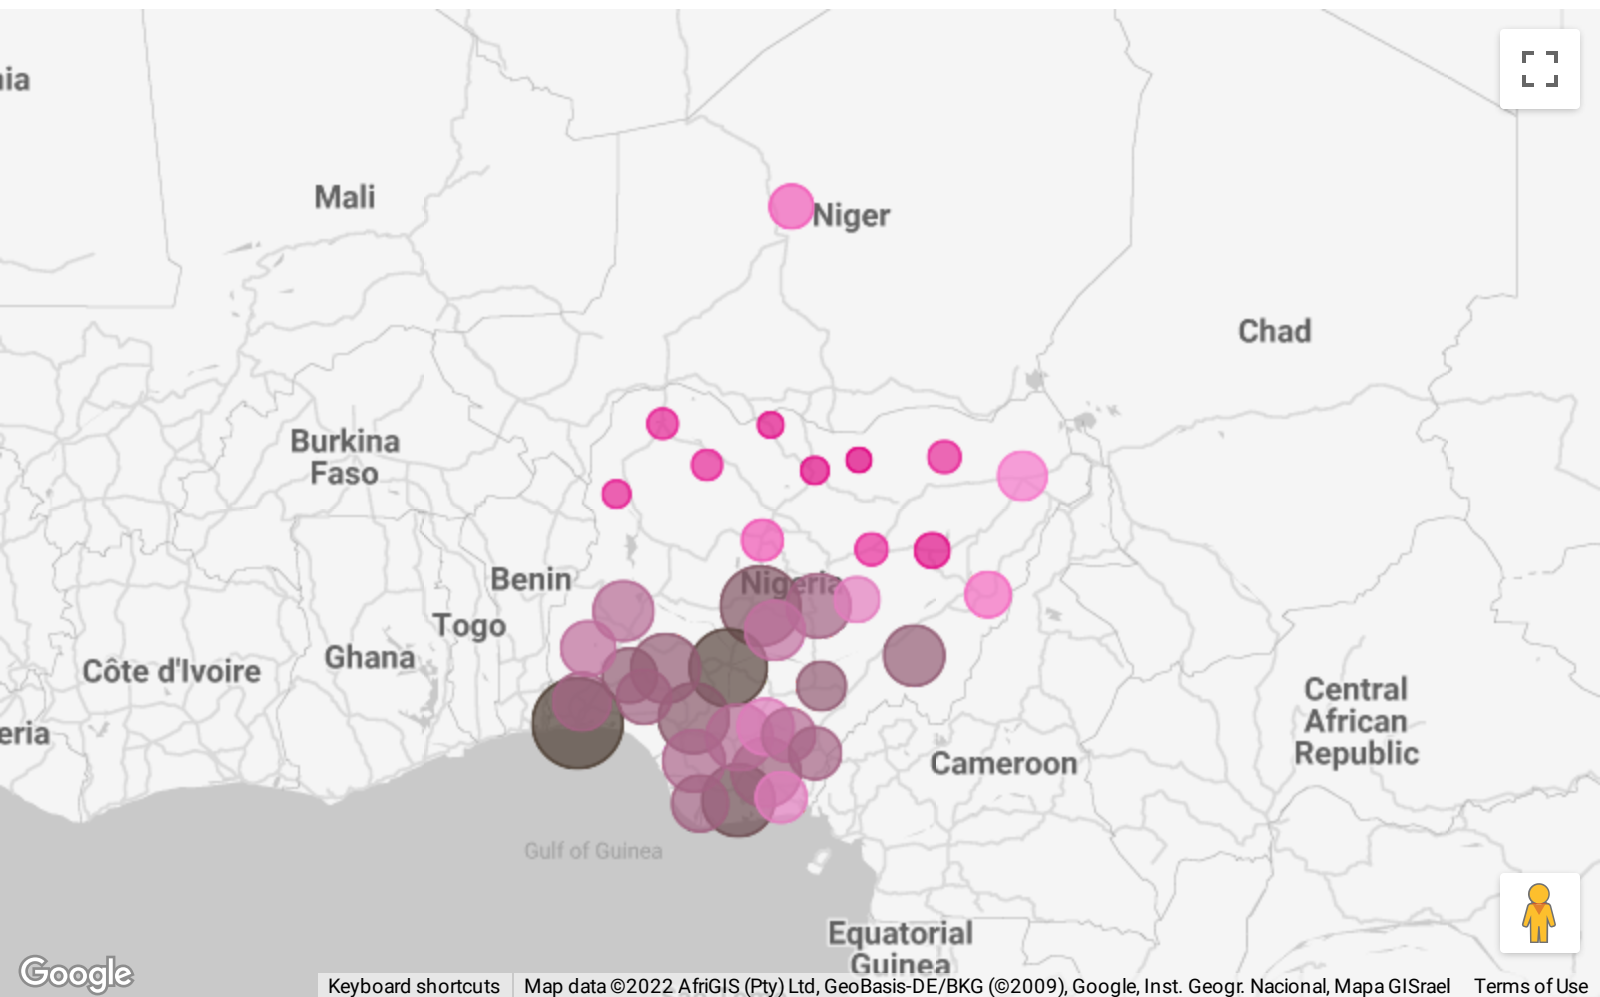

% Banked

10.42% • ● 82.05%

% Excluded

9.99% 75.80%

Gender

PPI

Google

Keyboard shortcuts | Map data ©2022 AfriGIS (Pty) Ltd, GeoBasis-DE/BKG (©2009), Google, Inst. Geogr. Nacional, Mapa GISrael | Terms of Use